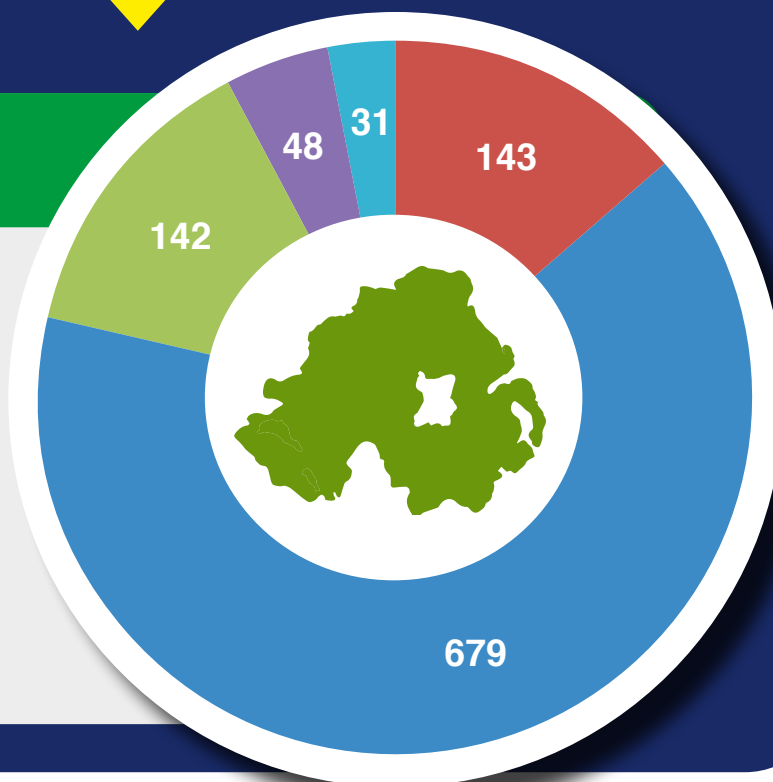

Results of the NI Agricultural Census, June 2023

**Total Area Farmed
1,042,318 Hectares**

- Grass over 5 yrs old
- Grass under 5 yrs old
- Rough Grazing excl. Common Grazing
- Total Crops
- Other Land

Figures per '000 (thousand)

Department of
**Agriculture, Environment
and Rural Affairs**

www.daera-ni.gov.uk

*Sustainability at the heart of a
living, working, active landscape
valued by everyone.*