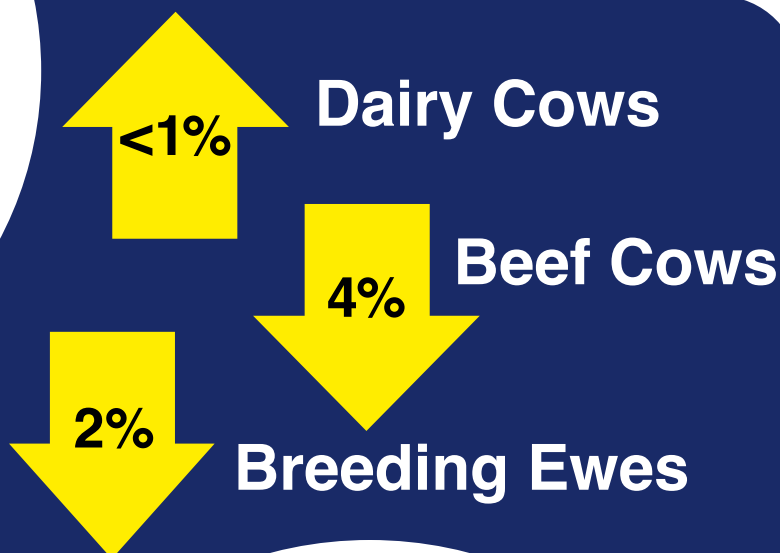

Results of the NI Agricultural Census, June 2023

**Total Area Farmed
1,042,318 Hectares**

- Grass over 5 yrs old
- Grass under 5 yrs old
- Rough Grazing excl. Common Grazing
- Total Crops
- Other Land

Figures per '000 (thousand)