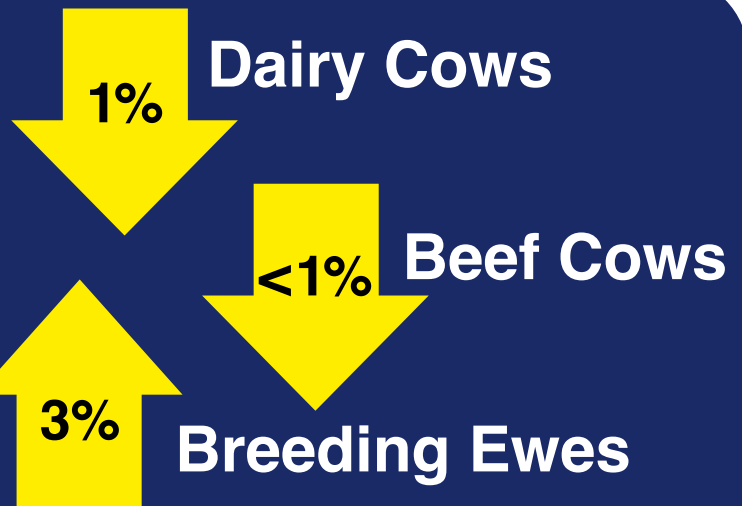

Results of the NI Agricultural Census, June 2022

Total Area Farmed
1,043,270 Hectares

- Grass over 5 yrs old
- Grass under 5 yrs old
- Rough Grazing excl. Common Grazing
- Total Crops
- Other Land

Figures per '000 (thousand)