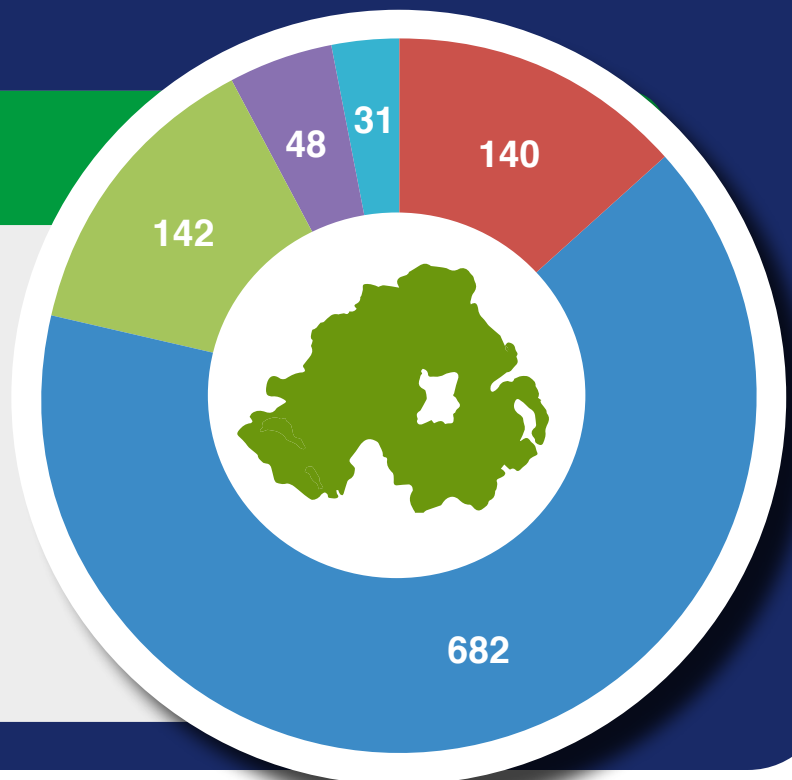

Results of the NI Agricultural Census, June 2022

Total Area Farmed
1,043,270 Hectares

- Grass over 5 yrs old
- Grass under 5 yrs old
- Rough Grazing excl. Common Grazing
- Total Crops
- Other Land

Figures per '000 (thousand)