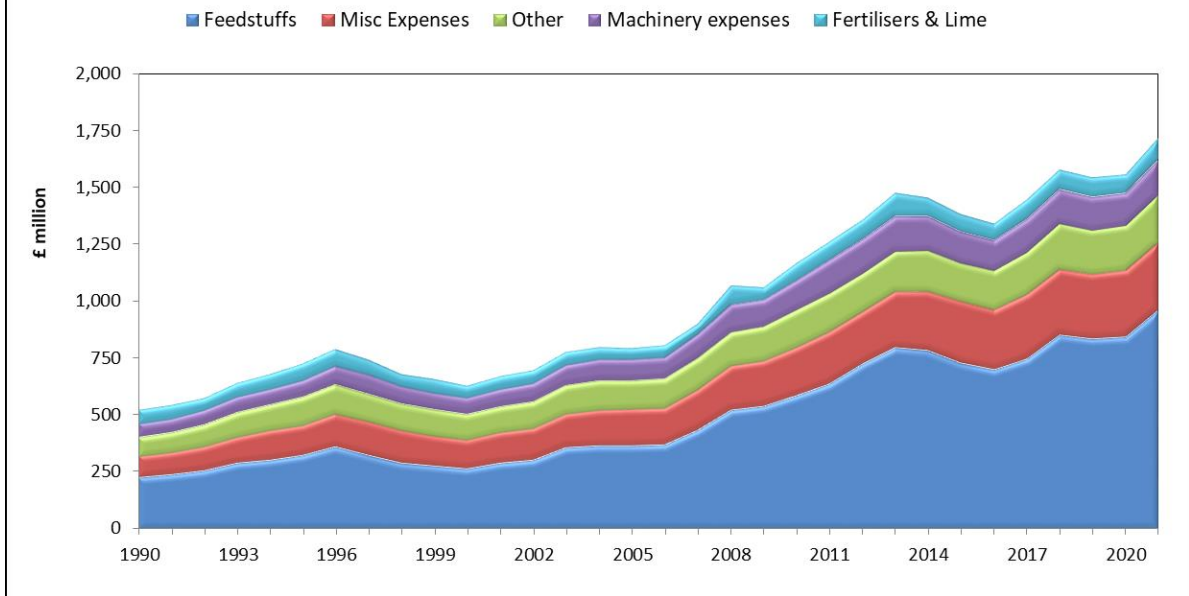

Graph 3: Northern Ireland Agricultural Gross Input 1990-2021

Crown Copyright 2022

A National Statistics publication

National Statistics are produced to high professional standards set out in the National Statistics Code of Practice. They undergo regular quality assurance reviews to ensure that they meet customer needs. They are produced free from any political interference. You can also find information about National Statistics on the Internet – go to www.statistics.gov.uk.