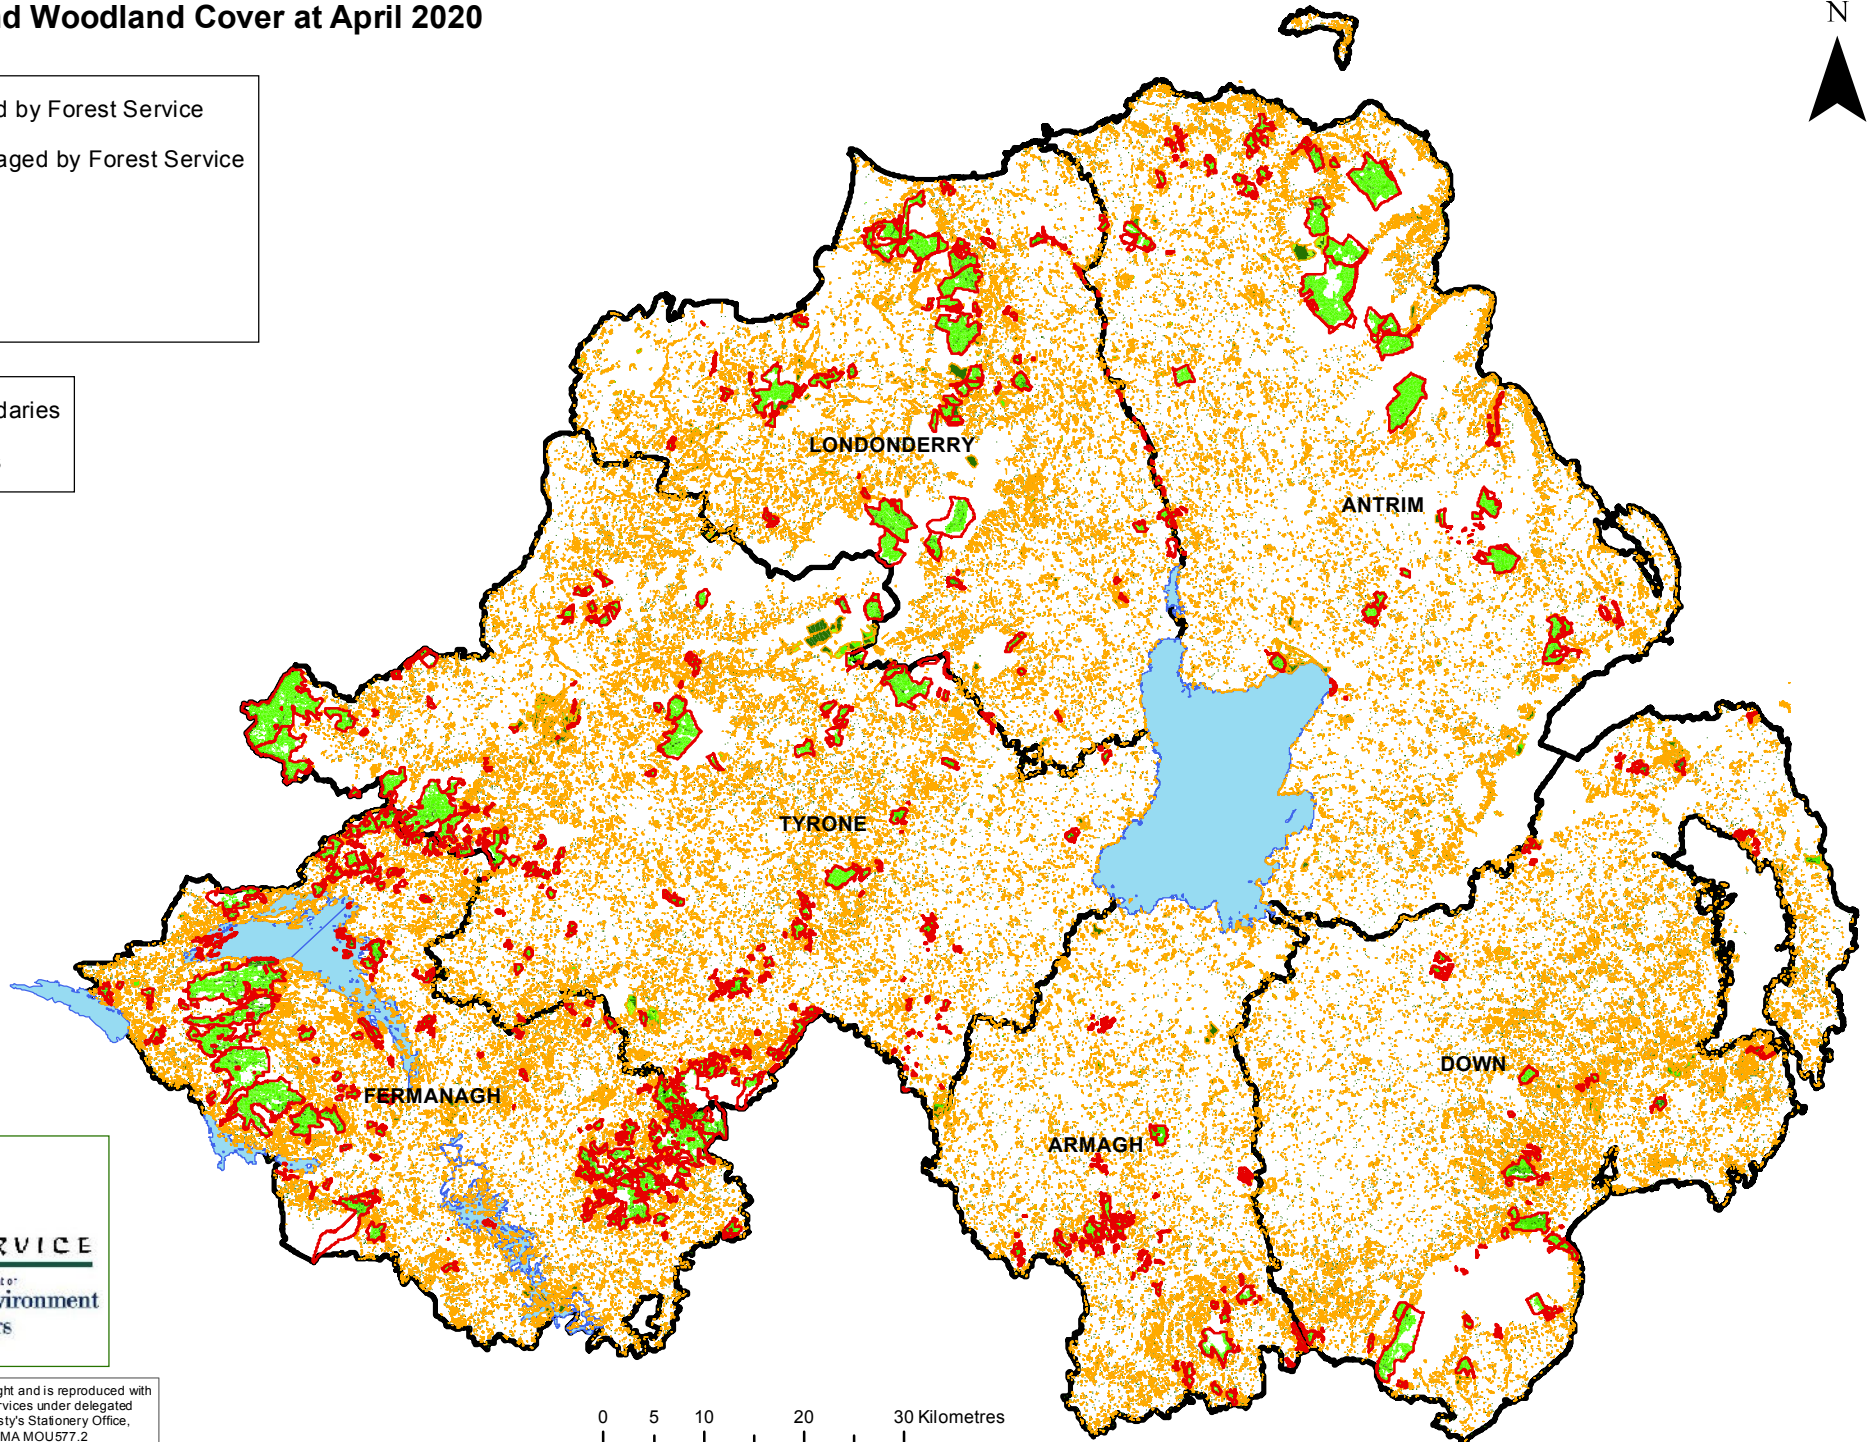

Northern Ireland Woodland Cover at April 2020

- Area managed by Forest Service
- Area not managed by Forest Service
- Broadleaf
- Conifer
- Mixed

- County boundaries
- Inland loughs