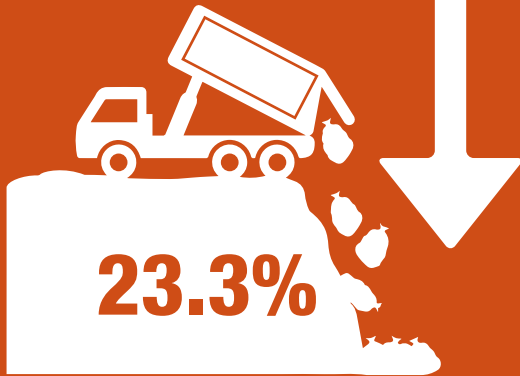

Waste Collections by NI Councils October to December 2020

Waste collected by NI Councils

Recycling

47.3%
down from 49.0%
Oct - Dec 2019

Recycling, energy recovery and landfill
rates of LAC municipal waste
October to December 2020
compared to
October to December 2019.

Landfill

down from 24.1%
Oct - Dec 2019

Energy Recovery

up from 23.8%
Oct - Dec 2019

Sustainability at the heart of a living, working, active landscape valued by everyone.

Department of
**Agriculture, Environment
and Rural Affairs**