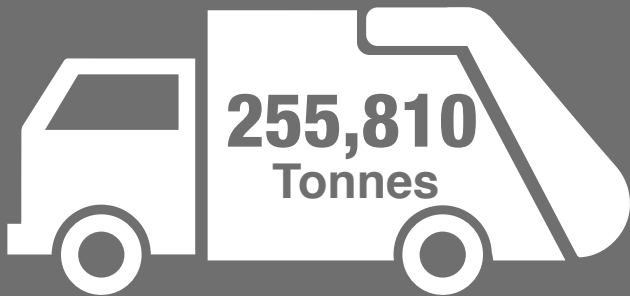

Waste Collections by NI Councils October to December 2020

Waste collected by NI Councils

Recycling

47.3%
down from 49.0%
Oct - Dec 2019

Recycling, energy recovery and landfill
rates of LAC municipal waste
October to December 2020
compared to
October to December 2019.