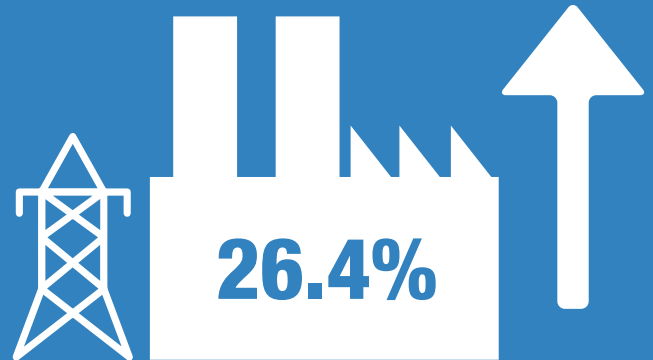

Energy Recovery

up from 23.8%
Oct - Dec 2019

Sustainability at the heart of a living, working, active landscape valued by everyone.

Department of
**Agriculture, Environment
and Rural Affairs**

www.daera-ni.gov.uk

NI EA Northern Ireland
Environment
Agency
www.daera-ni.gov.uk