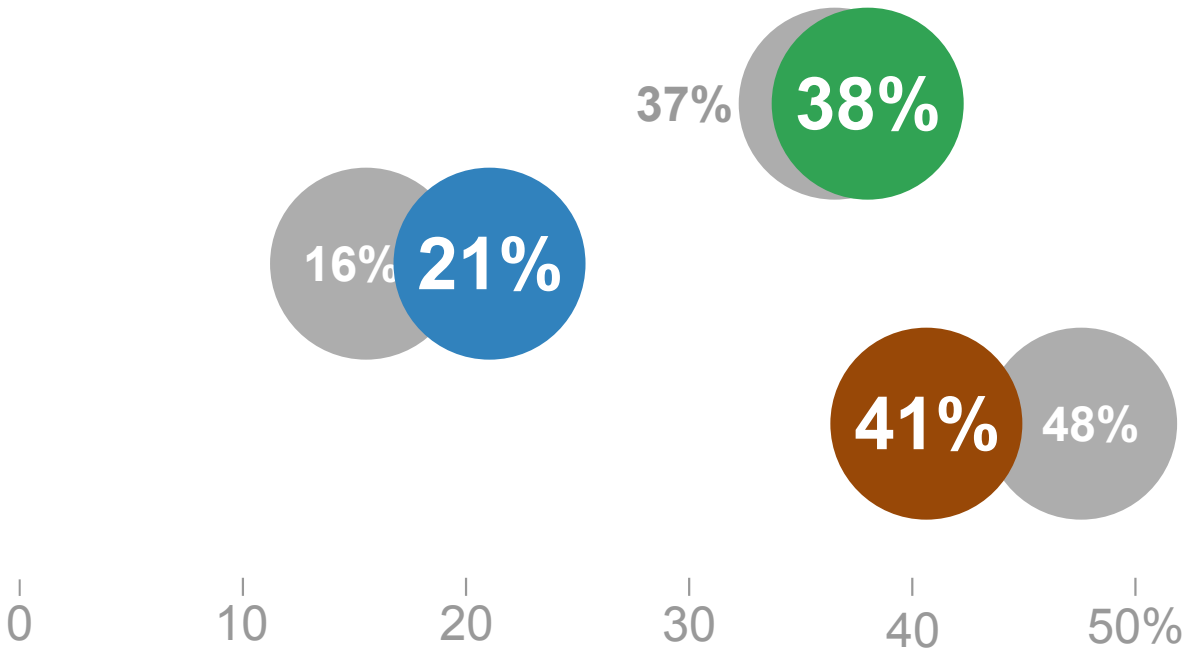

Between January and March 2016
Northern Ireland's councils
collected **227,238 tonnes** of waste

4.7% increase on January to March 2015

Recycling, **energy recovery** and **landfill** rates
compared to January to March 2015

increase in recycling rate

increase in energy recovery rate

decrease in landfill rate

- percentages may not sum to 100% due to rounding
- all figures relate to local authority collected municipal waste
- icons designed by Freepik from www.flaticon.com are licensed under CC BY 3.0
- report and data available from <https://www.daera-ni.gov.uk/topics/statistics/environment-statistics>
- 'recycling' means local authority collected municipal waste preparing for reuse, dry recycling and composting