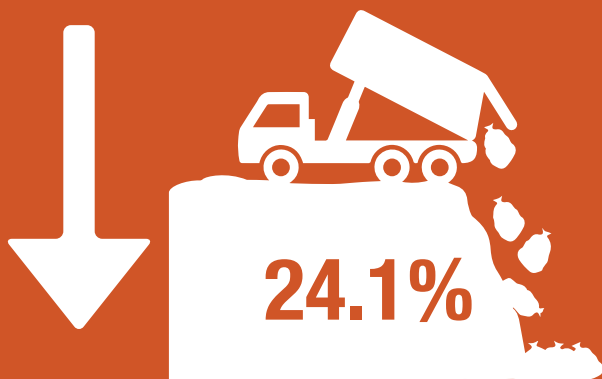

Landfill

lower than 25.2% in
January to March 2022