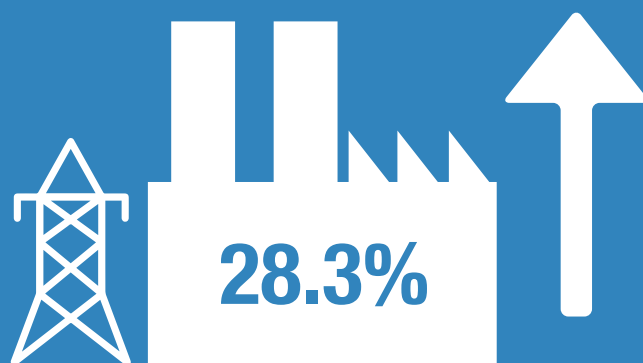

Energy Recovery

higher than 27.5% in
January to March 2022

Sustainability at the heart of a living, working, active landscape valued by everyone.