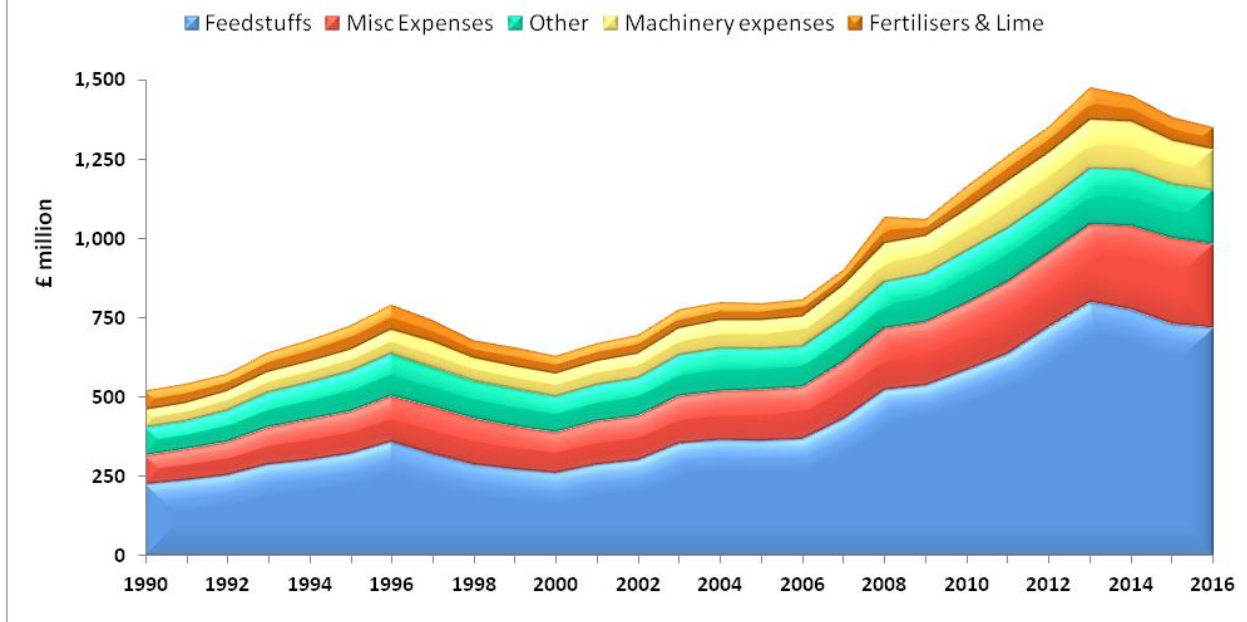

Graph 3: Northern Ireland Agricultural Gross Input 1990-2016

Crown Copyright 2017

A National Statistics publication

National Statistics are produced to high professional standards set out in the National Statistics Code of Practice. They undergo regular quality assurance reviews to ensure that they meet customer needs. They are produced free from any political interference. You can also find information about National Statistics on the Internet – go to www.statistics.gov.uk.