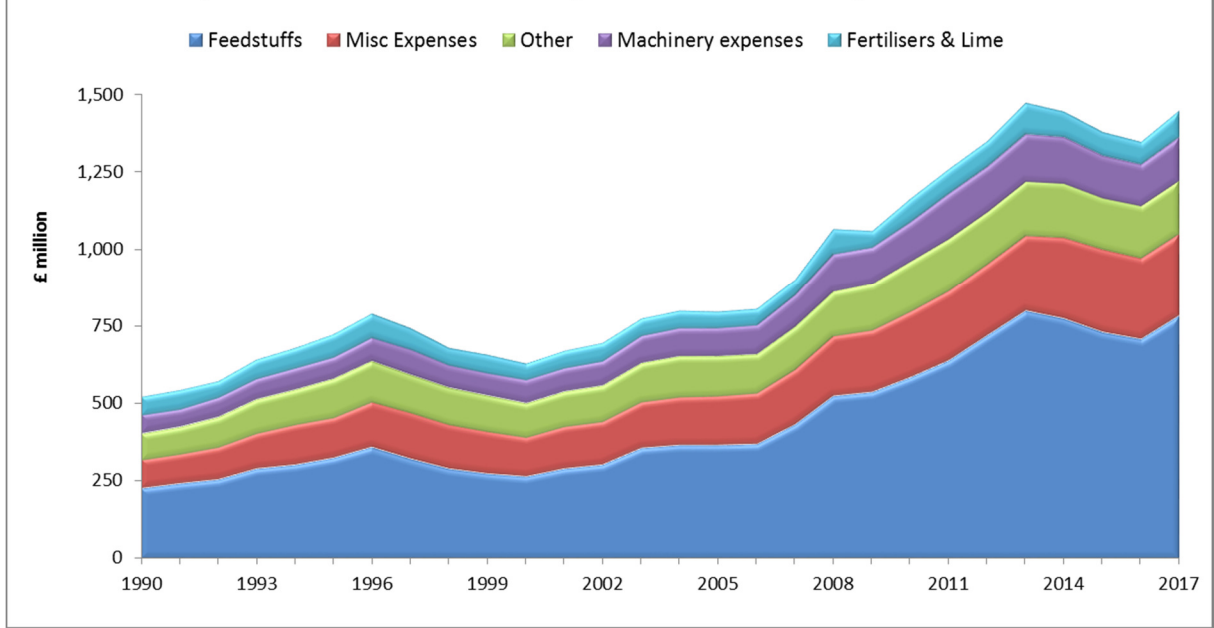

Graph 3: Northern Ireland Agricultural Gross Input 1990-2017

Crown Copyright 2018

A National Statistics publication

National Statistics are produced to high professional standards set out in the National Statistics Code of Practice. They undergo regular quality assurance reviews to ensure that they meet customer needs. They are produced free from any political interference. You can also find information about National Statistics on the Internet – go to www.statistics.gov.uk.