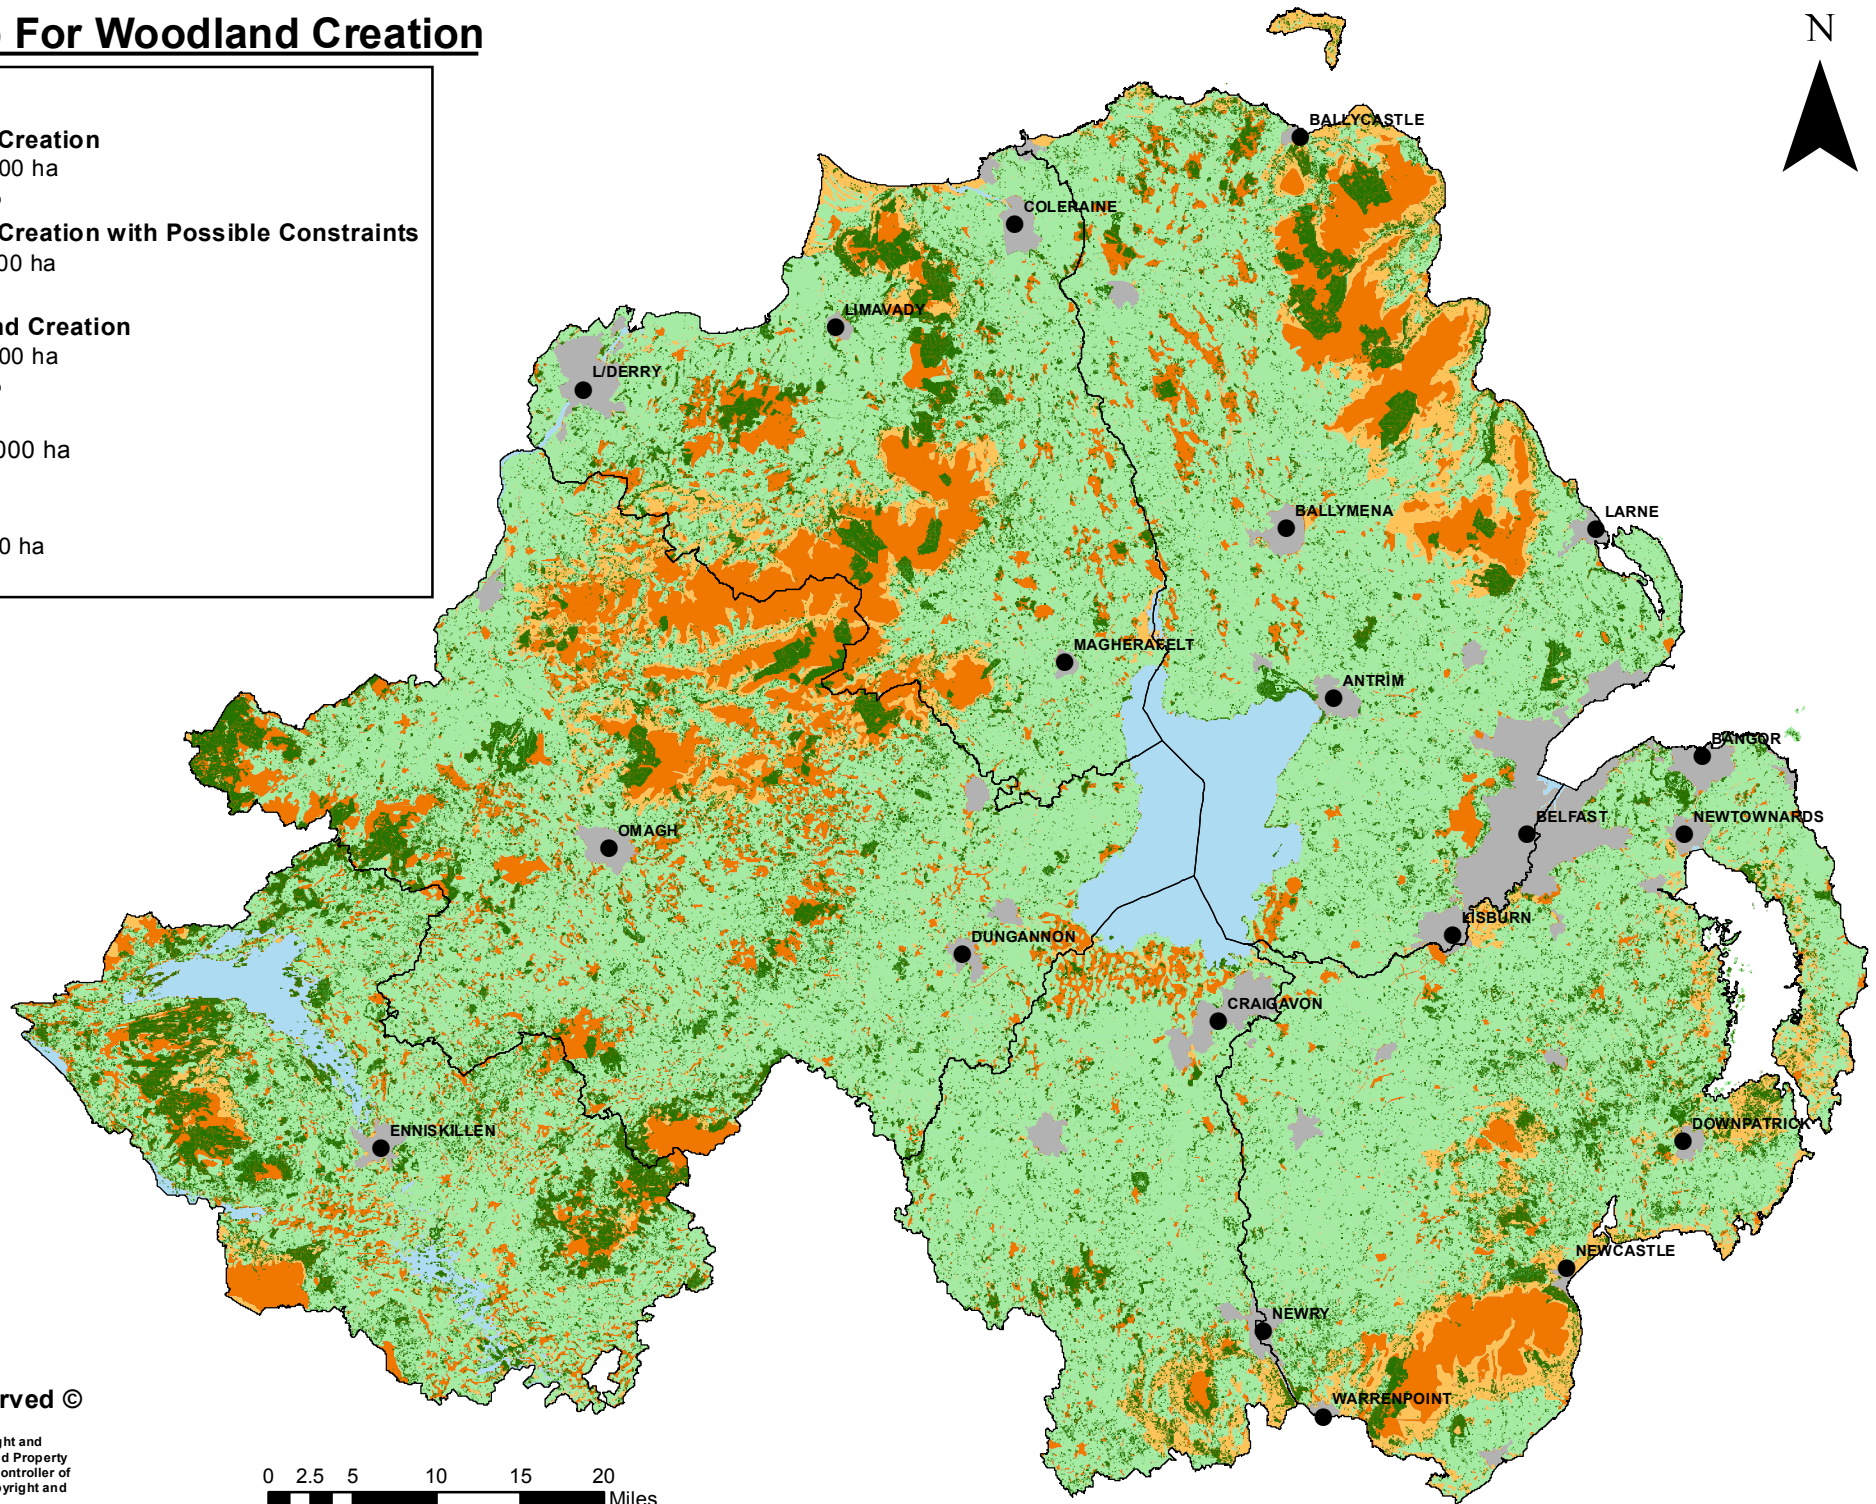

Indicative Map For Woodland Creation

Revised May 2020

Suitable for Woodland Creation

Total Area = 882,000 ha
Land Cover = 58%

Suitable for Woodland Creation with Possible Constraints

Total Area = 119,000 ha
Land Cover = 8%

Unsuitable for Woodland Creation

Total Area = 358,000 ha
Land Cover = 23%

Existing Woodland

Total Area = 118,000 ha
Land Cover = 8%

Built Environment

Total Area = 48,000 ha
Land Cover = 3%

Crown Copyright Reserved ©