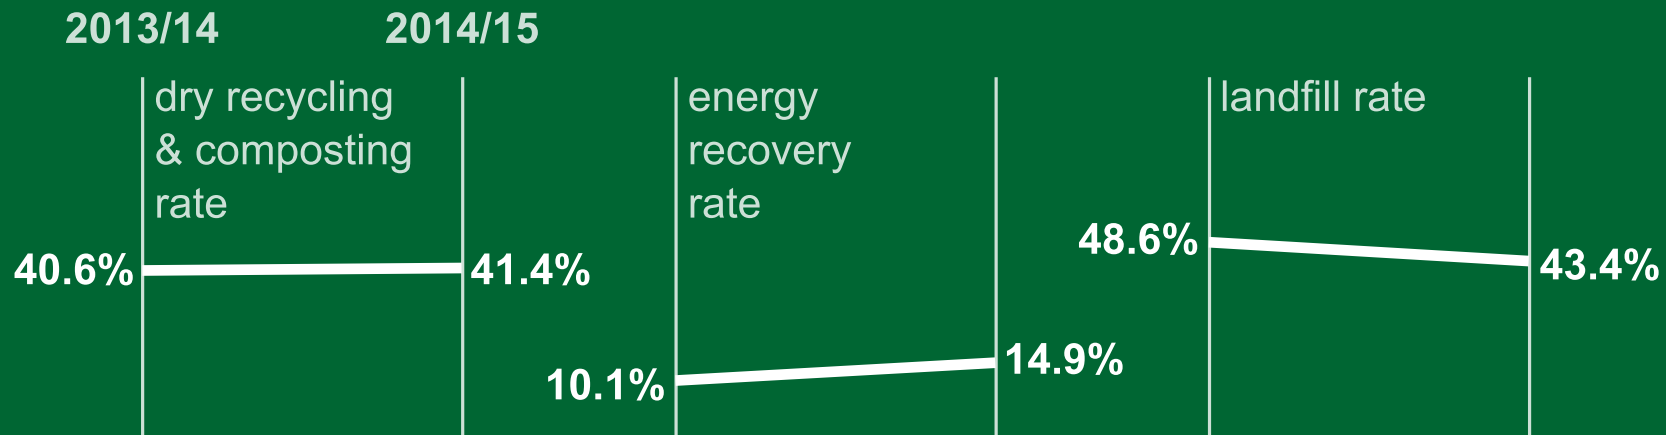

Northern Ireland's councils collected **951 thousand tonnes** of municipal waste in **2014/15**

-  There was a **large decrease** in the **landfill rate**...
-  ... a **large increase** in the **energy recovery rate**...
-  ... and a **small increase** in the **dry recycling & composting rate**