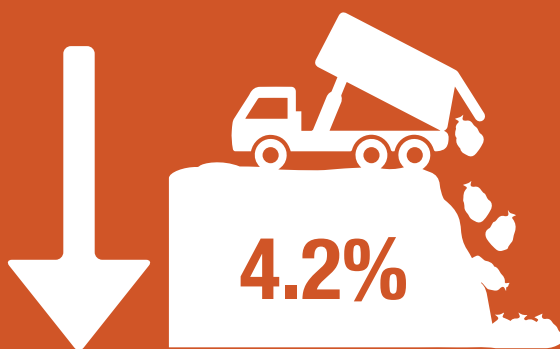

Landfill

lower than 16.2% in
October to December 2024