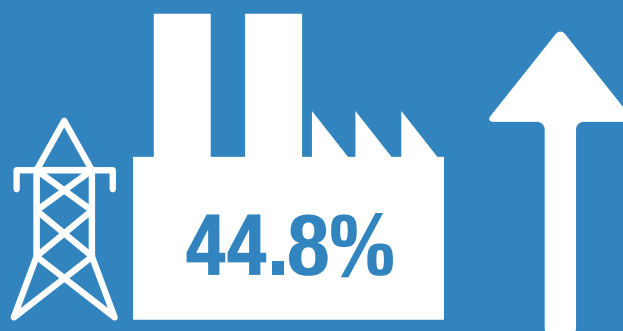

Energy Recovery

higher than 34.5% in
October to December 2024

Northern Ireland Environment Agency
Gníomhaireacht Comhshaoil Thuaisceart Éireann
Norlin Airlan Environment Agency

Department of
Agriculture, Environment
and Rural Affairs
www.daera-ni.gov.uk

An Roinn
Talmhaíochta, Comhshaoil
agus Gnóthaí Tuaithe

Department of
Fairmin, Environment
an' Kintra Matthers